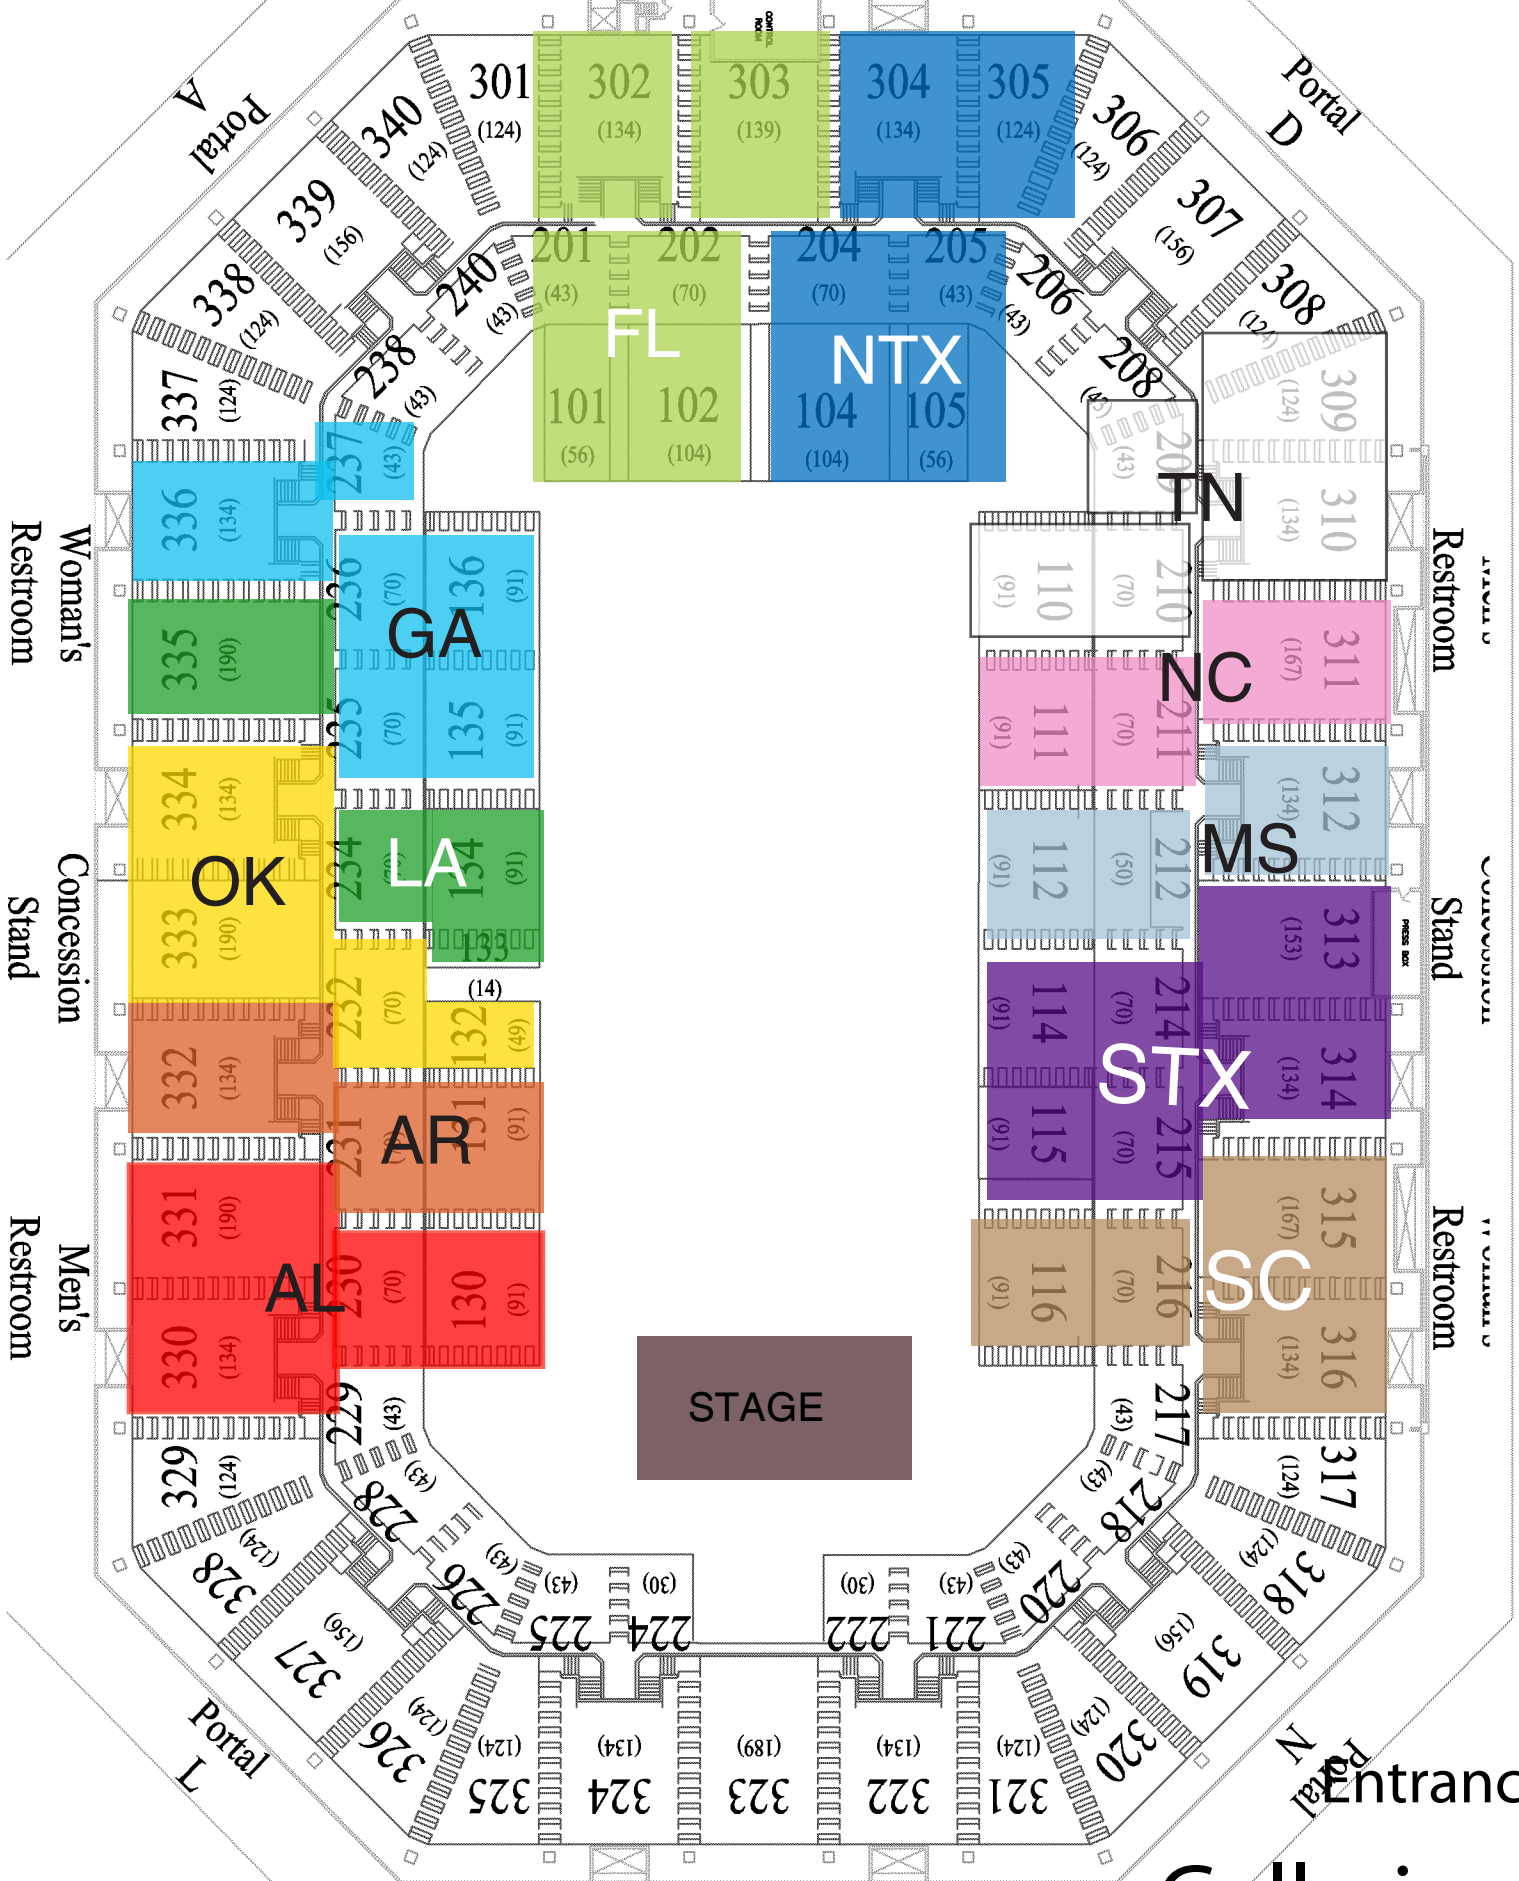

# Baton Rouge River Center Arena

## Galleria

Entrance