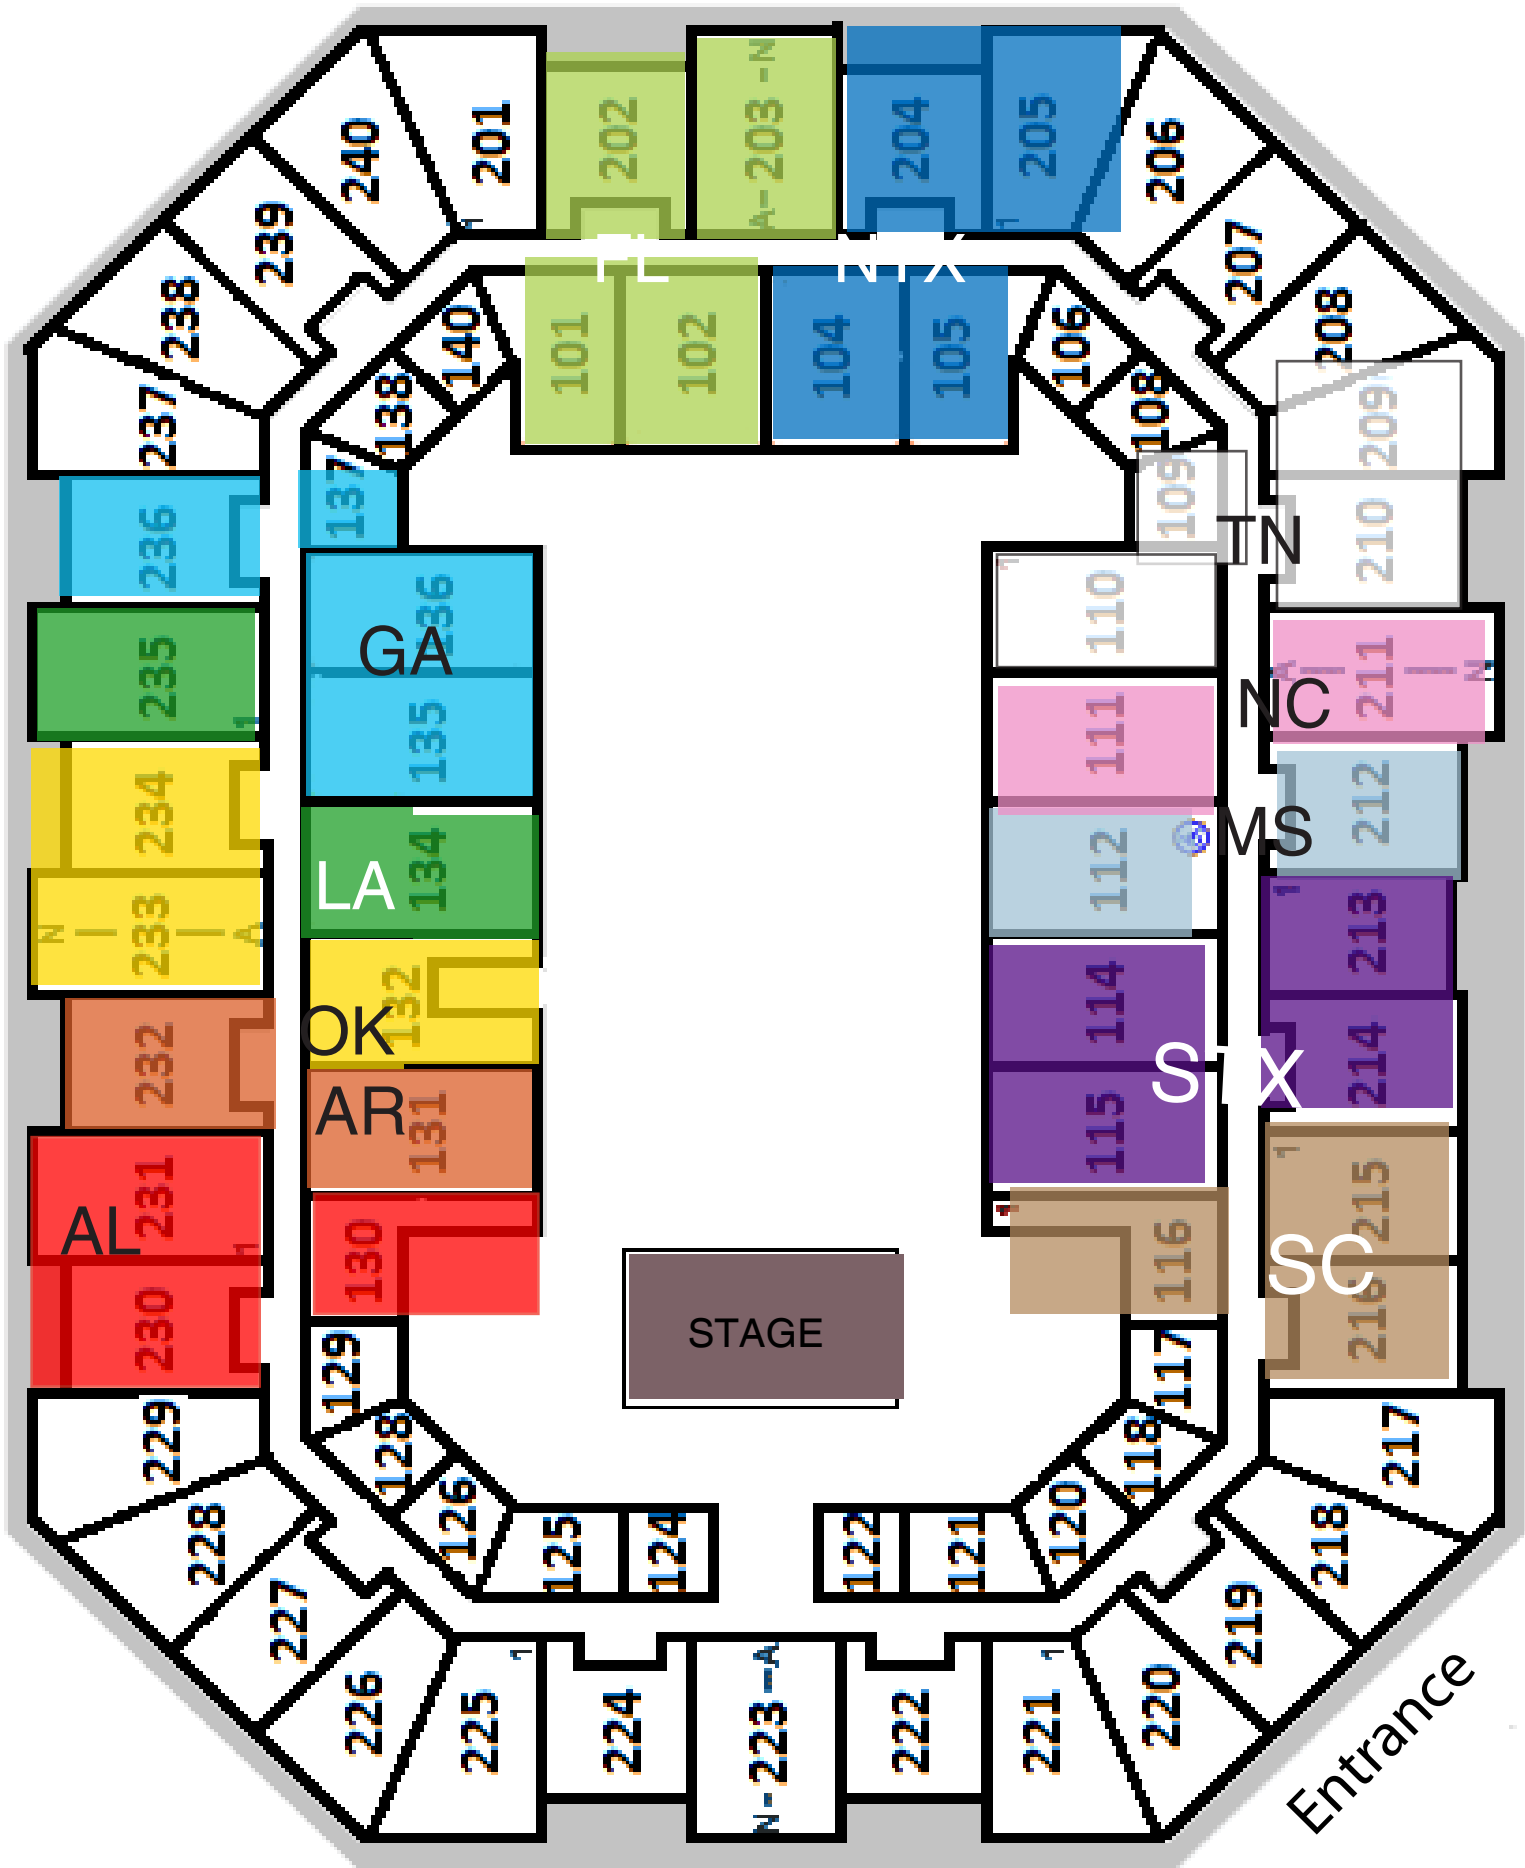

Baton Rouge River Center Arena

STAGE

Entrance

Galleria

Entrance